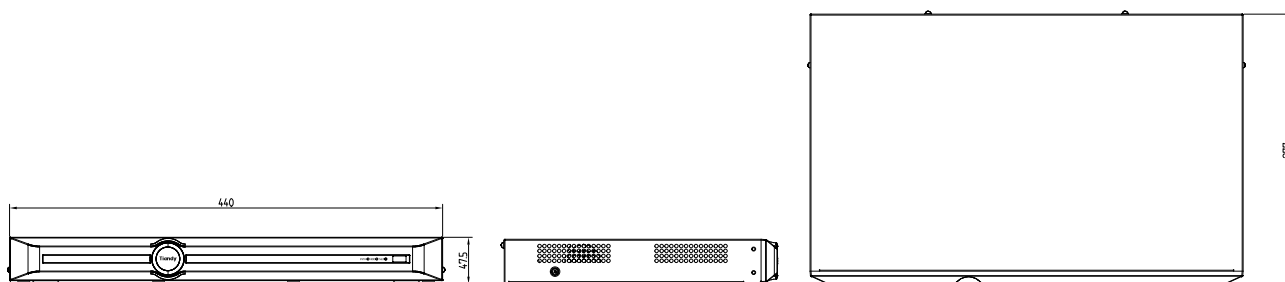

Tiandy

AVAILABLE MODEL

TC-R3220 SPEC: I/B/P16/K/V3.1

DIMENSIONS (Unit: mm)

Physical Interfaces

DISTRIBUTED BY

Tiandy Technologies Co.,Ltd.

Email: sales@tiandy.com