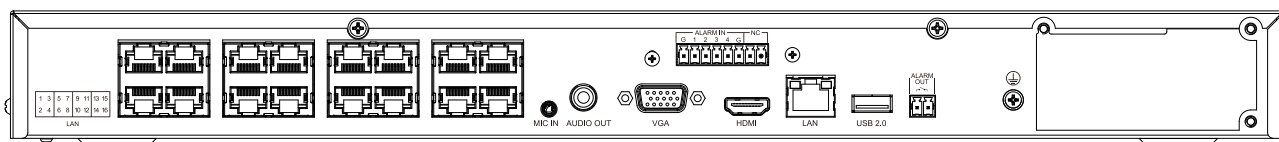

Tiandy

AVAILABLE MODEL

TC-R3220 SPEC: I/B/P16/K/V3.1

DIMENSIONS (Unit: mm)

Physical Interfaces

DISTRIBUTED BY

Tiandy Technologies Co.,Ltd.

Email: sales@tiandy.com